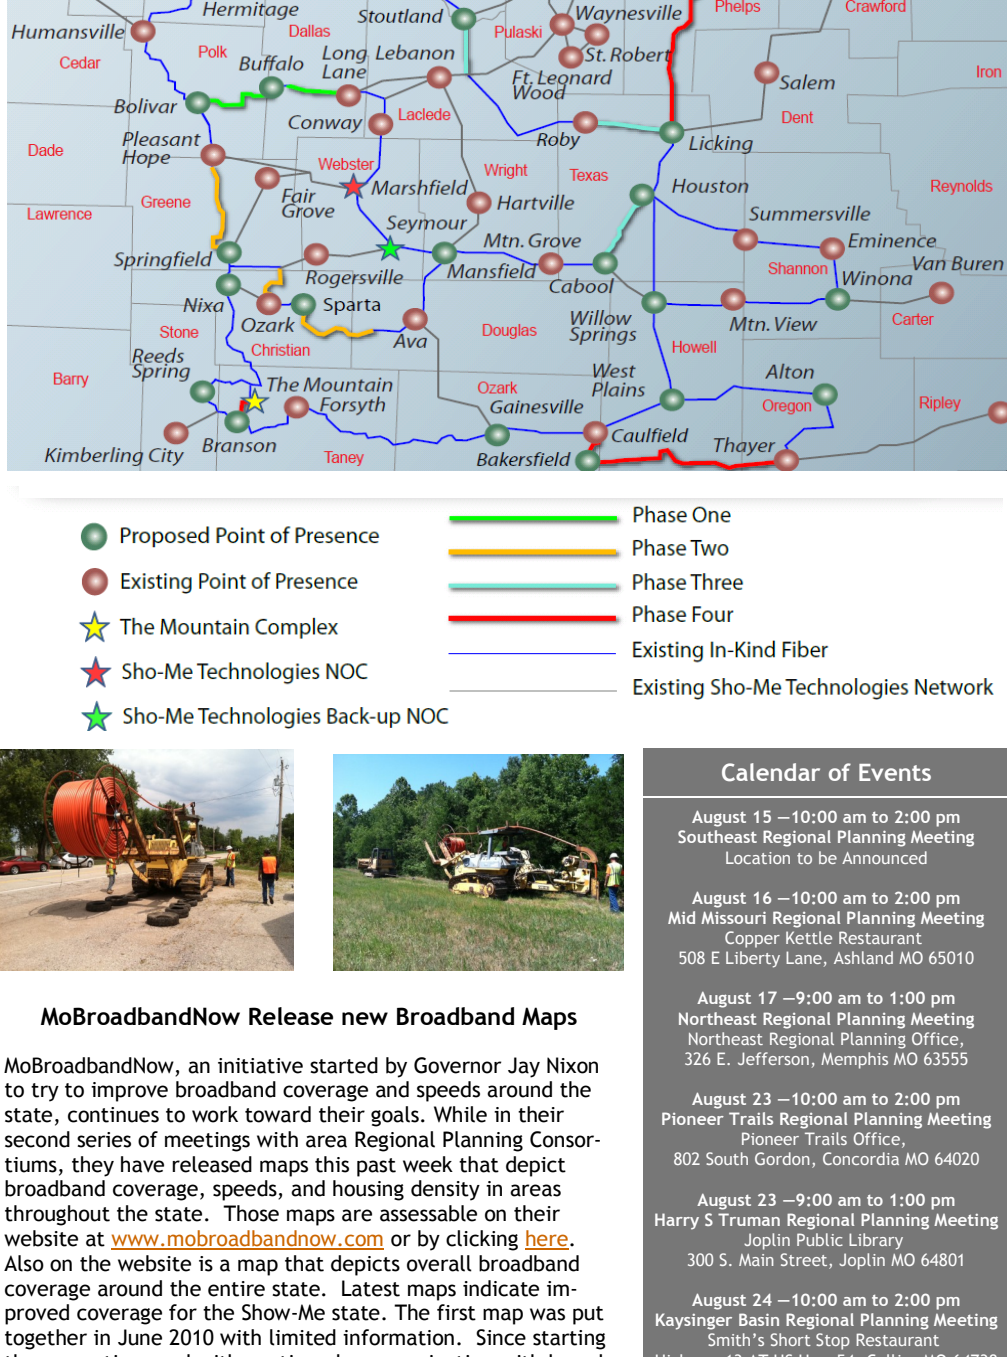

Project Update

Weekly Update

August 15, 2011

This week's construction updates is as follow:

- Sedalia to Cross Timbers: 46.5 miles of the 54 mile build is complete
- Jefferson City to California: 11.15 miles of the 39 miles of construction is complete
- Vienna to Linn to Hermann: 7.714 miles of the 70 mile build is complete

We still face hurdles on getting the fiber optics delivered to complete this project. We still anticipate a completion date of Phase 1 around November, but with the delays of fiber delivery, the date could be pushed back as far as February 2012. We can also report that CAI locations continue to be completed in Sedalia, Lincoln, Warsaw, Buffalo, Bolivar. Below is information released on the MoBroadbandNow website. Please let us know if you have any questions.

- Proposed Point of Presence
- Existing Point of Presence
- ★ The Mountain Complex
- ★ Sho-Me Technologies NOC
- ★ Sho-Me Technologies Back-up NOC
- Phase One
- Phase Two
- Phase Three
- Phase Four
- Phase Five
- Existing In-Kind Fiber
- Existing Sho-Me Technologies Network

MoBroadbandNow Release new Broadband Maps

MoBroadbandNow, an initiative started by Governor Jay Nixon to try to improve broadband coverage and speeds around the state, continues to work toward their goals. While in their second series of meetings with area Regional Planning Consortia, they have released maps this past week that depict broadband coverage, speeds, and housing density in areas throughout the state. Those maps are assessable on their website at www.mobroadbandnow.com or by clicking [here](#). Also on the website is a map that depicts overall broadband coverage around the entire state. Latest maps indicate improved coverage for the Show-Me state. The first map was put together in June 2010 with limited information. Since starting these meetings and with continued communication with broadband service providers, the groups involved with the initiative have been able to come up with a more accurate picture of the broadband situation in the state. To view the maps of the entire state, click [here](#).

Check Out our Website @ www.shometech.com

To remove your name from our mailing list, please [click here](#).
Questions or comments? [Email](#) us or call (417) 859-3358