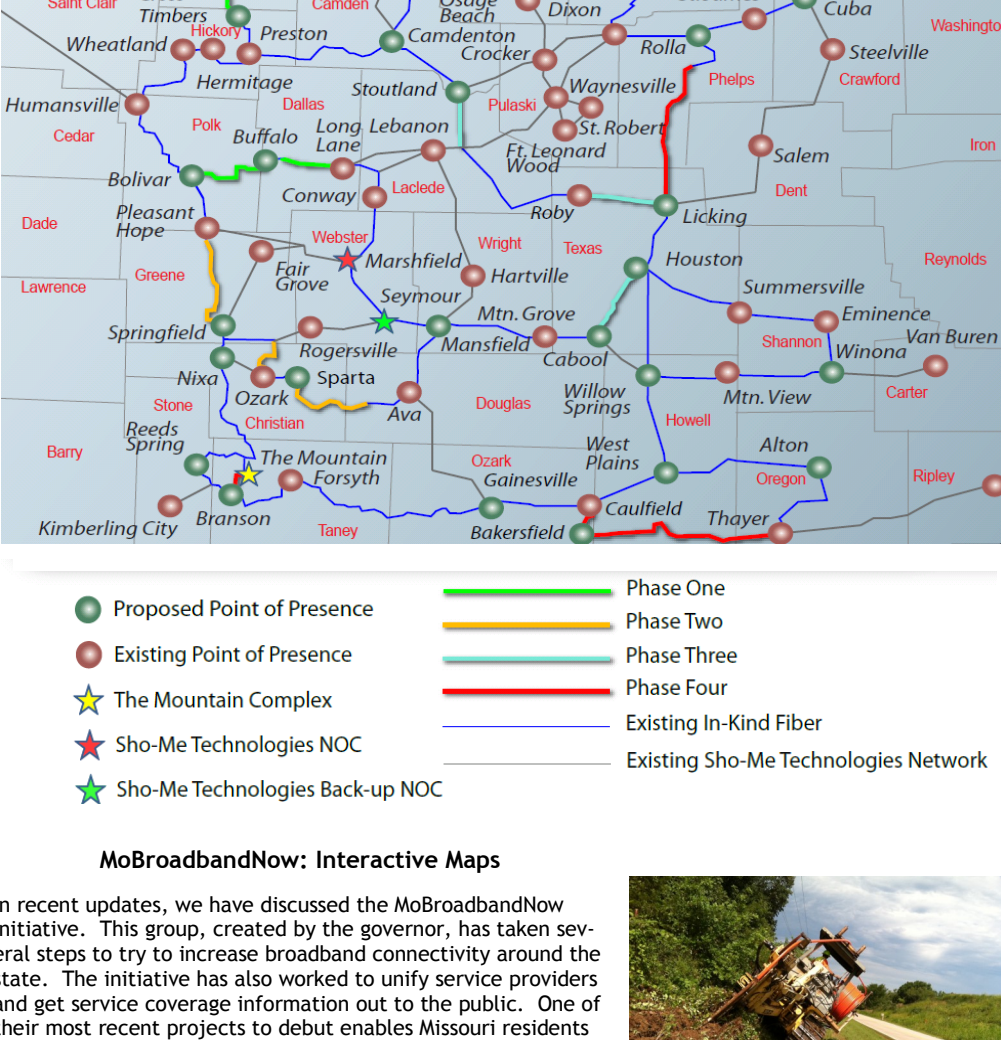

Project Update

Weekly Update

August 29, 2011

We are nearing the installation of fiber into two more Community Anchor Institutions. We anticipate completing the State Fair Community College site later this week and the Sedalia 200 School District is expected to come online next week. As far as construction of fiber routes, the Sedalia to Warsaw innerduct construction stands at 46.5 miles of the 54 mile route. The Linn to Jefferson City route is now up to 15.24 miles of 39 miles complete and the Jefferson City to Linn to Hermann route is at 19.12 miles of the 70 mile route. Below is information about new interactive maps on the MoBroadbandNow website, news about additionally released federal funds for broadband in Missouri, as well as our most recent website posting. Please let us know if you have any questions.

MoBroadbandNow: Interactive Maps

In recent updates, we have discussed the MoBroadbandNow initiative. This group, created by the governor, has taken several steps to try to increase broadband connectivity around the state. The initiative has also worked to unify service providers and get service coverage information out to the public. One of their most recent projects to debut enables Missouri residents to find the available broadband providers in their communities, specific to their exact address. To check out the map and see the broadband options at your house, click [here](#). To learn more about MoBroadbandNow and other information available, click [here](#) to check out their site.