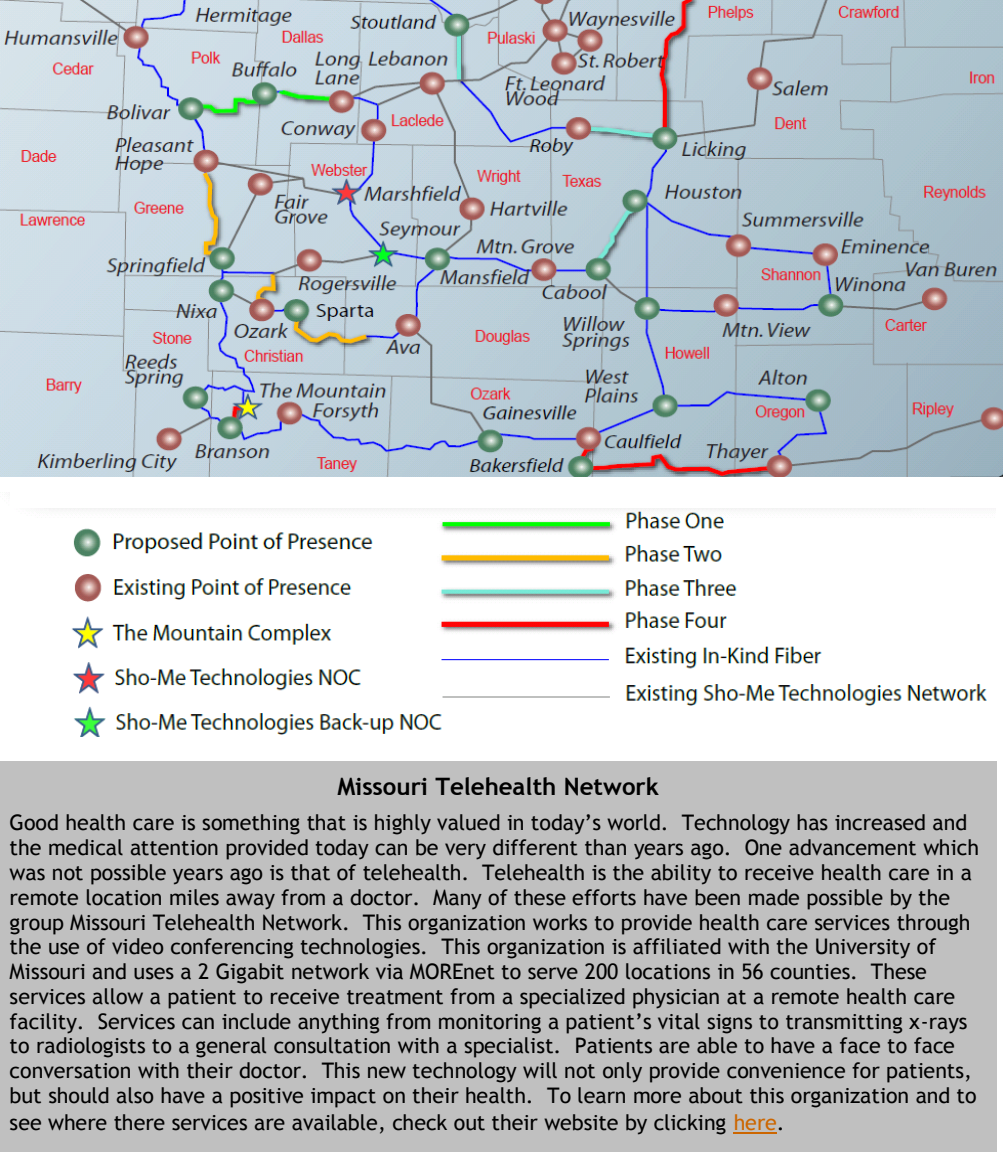

Project Update

Weekly Update

January 2, 2012

This week's construction updates are as follow:

- Sedalia to Cross Timbers: All 54 miles of innerduct have been installed with 43.18 miles of the fiber optics installed within the innerduct
- Jefferson City to California: 39 miles of the 39 mile innerduct installation is complete and 12.23 miles of fiber optics have been blown into the innerduct
- Vienna Linn to Hermann: 68.97 miles of the 70 mile build are complete with fiber installation to begin January 3, 2012
- Hermann to Washington to Bem: 300 feet of innerduct has been installed

Below we have included new pictures of fiber jetting taking place in the Warsaw and Sedalia areas. DamonAlso included is a write up about the Missouri Telehealth Network. This group is transforming the way Missourians can receive healthcare. In addition to our latest website post which discusses our move to expand our fiber footprint in southeast Missouri. Please let us know if you have any questions or need additional information.